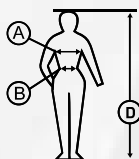

- » back belt with elastic tape
- » two patched pockets
- » side pocket fastened with velcro

- » kordura knee pockets fastened with Velcro from the top
- » two back pockets fastened with Velcro
- » ruler pocket

SIZES: EXTENDEND

Graphic symbol informing about dimensions of the user:

D) HEIGHT
A) CHEST CIRCUIT
B) WAIST CIRCUIT

44 46 48 50 52 54 56 58 60 62 64

D	158-164	164-170	170-176	170-176	176-182	176-182	182-188	182-188	188-194	188-194	194-200
A	84-88	88-92	92-96	96-100	100-104	104-108	108-112	112-116	116-120	120-124	124-128
B	76-80	80-84	84-88	88-92	92-96	96-100	100-104	104-108	108-112	112-116	116-120