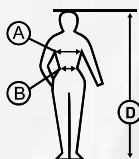

### TECHNICAL DESCRIPTION:

- » chest pocket with flap fastened with velcro
- » elastic suspenders
- » back belt with elastic tape
- » two patched pockets
- » side pocket fastened with velcro
- » kordura knee pockets fastened with Velcro from the top
- » two back pockets fastened with Velcro
- » ruler pocket

### SIZES: EXTENDEND

Graphic symbol informing about dimensions of the user:

D) HEIGHT  
A) CHEST CIRCUM  
B) WAIST CIRCUM

**44 46 48 50 52 54 56 58 60 62 64**

D	158-164	164-170	170-176	170-176	176-182	176-182	182-188	182-188	188-194	188-194	194-200
A	84-88	88-92	92-96	96-100	100-104	104-108	108-112	112-116	116-120	120-124	124-128
B	76-80	80-84	84-88	88-92	92-96	96-100	100-104	104-108	108-112	112-116	116-120